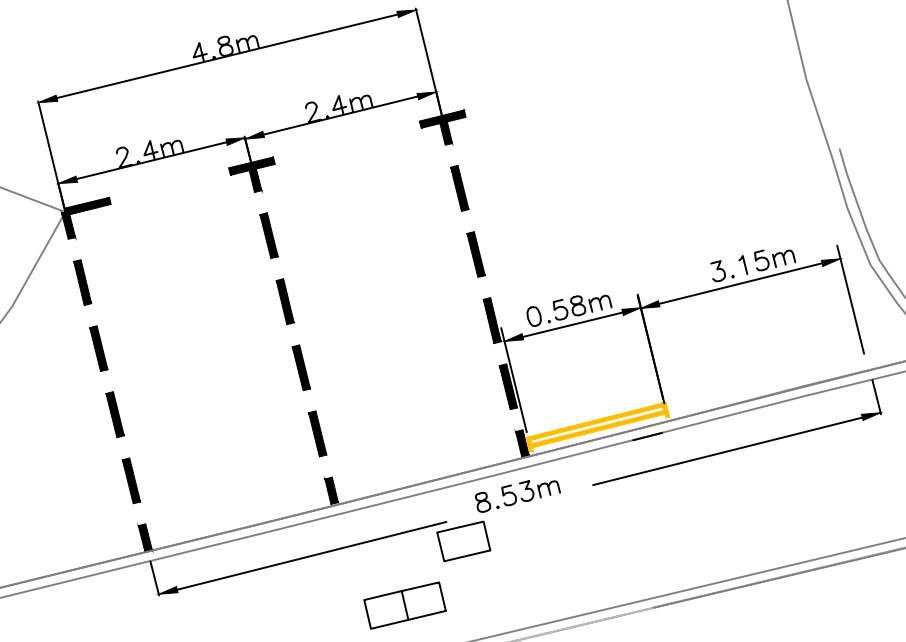

QUEEN'S PARADE

QUEEN'S PARADE

QUEEN SQUARE

QUEEN SQUARE

**EXISTING**

**PROPOSED**

This map is based on Ordnance Survey material with the permission of the Controller of Her Majesty's Stationery Office Crown Copyright. Unauthorised reproduction infringes Crown Copyright and may lead to prosecution or civil proceedings. BATH AND NORTH EAST SOMERSET COUNCIL Licence No. 100023334

 KELVIN PACKER SERVICE MANAGER - HIGHWAYS AND PARKING ENVIRONMENTAL SERVICES	PRODUCED BY DESIGN GROUP	SCHEME TITLE QUEEN SQUARE CYCLE LINK	DRAWING TITLE TRO CONSULTATION DRAWING	DATE DEC 13	DRAWN BY RQ	APPROVED BY SC
	SCALE 1:100	CHECKED AS	CLIENT REF. TC4041/TCD/01	REV. A JAN 14 ADDITION OF NO NWAAT RESTRICTION	DRWN. RQ	CHKD. AS
				DRAWING No. TC4041/TCD/01	REV. A	